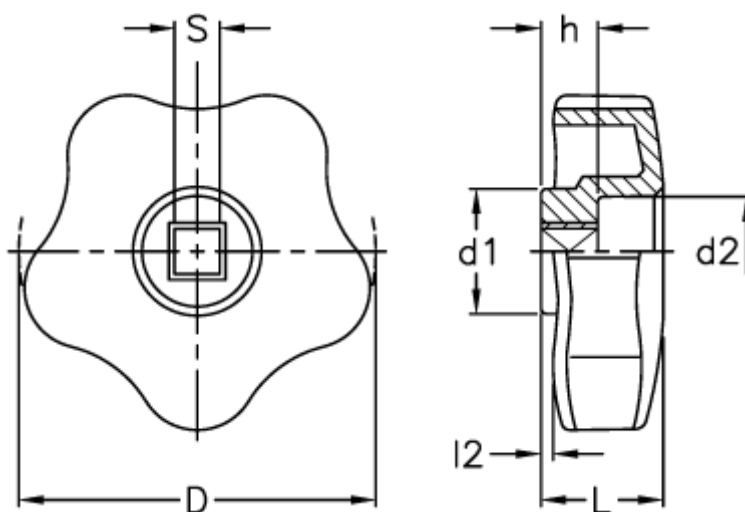

Article number: 2302169101

Description: E+G Lobe knob  
VCRT.50 N-6x6

## Measures

$d$	= 50
$d1$	= 19.0
$d3$	= 15.5
$h$	= 10
$L$	= 20.0
$l2$	= 1.2
$S$	H9 = 6x6